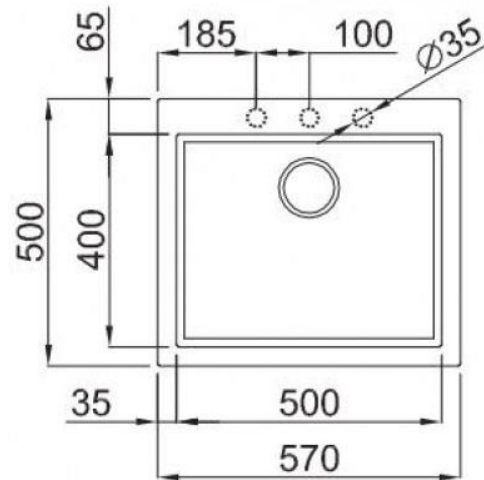

**Product Specification Sheet
 ELGQ105-40T**

Quadra Topmount
 Elleci Quadra Granitek 500 Single Bowl

Models	Corner Radius
08 ELGQ105-40T <i>Black</i>	10mm
Overall Dimensions W x D	Waste
540 x 440mm	90mm
Bowl Dimensions W x D x H	Minimum Cabinet Size
500 x 400 x 220m	620mm

Material & Finish
 Granitek, Honed

Accessories Available (optional)

E&OE – it is recommended all measurements are taken directly from the product. Specification subject to change without notice, always consult the literature supplied with the product. Coloured images are indicative only.